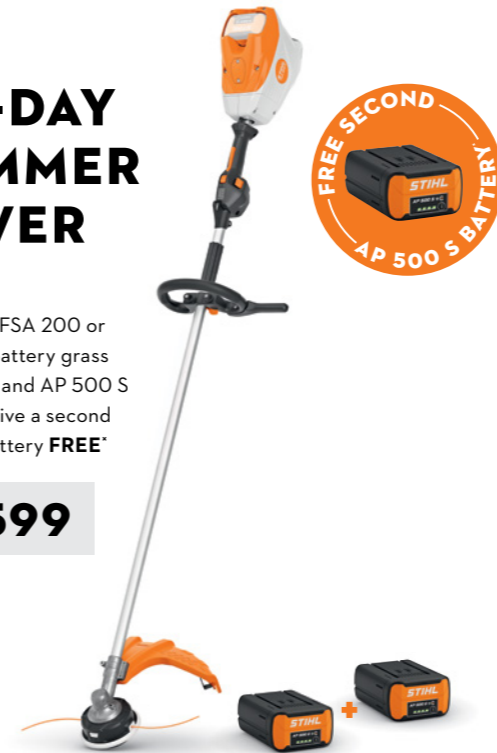

VIEW THE FULL AP BATTERY SYSTEM

ALL-DAY BATTERY POWER

Purchase two AP 500 S batteries, receive a third AP 500 S battery FREE*

SAVE \$599

ALL-DAY TRIMMER POWER

Purchase an FSA 200 or FSA 200 R battery grass trimmer skin and AP 500 S battery, receive a second AP 500 S battery FREE*

SAVE \$599

FSA 200 R SKIN RRP \$899 | FSA 200 SKIN RRP \$949 | AP 500 S \$599

ALL-DAY CHAINSAW POWER

Purchase any MSA 300 C-O battery chainsaw skin and AP 500 S battery, receive a second AP 500 S battery FREE*