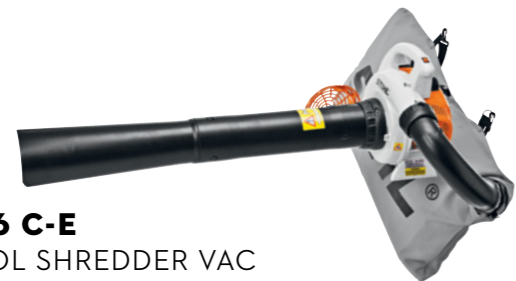

AUTUMN ESSENTIALS

Perfectly balanced for easy handling

Powerful, low consumption 2-MIX engine

Simple and reliable stop and start with master control lever and stop button

Narrow saw chain for clean, precise cuts

STIHL hardened guide bar for long service life and maximum precision

High quality anti-vibration system

Secure fuel caps that are easy to open and close

Transparent tanks for easy visual checks

~~$399~~
NOW $349*
SAVE $50

MS 172
PETROL CHAINSAW
31.8CC • 1.4KW • 4.5KG* • 35CM/14"

SH 56 C-E
PETROL SHREDDER VAC
27.2CC • 5.2KG • 710M³/H® • 255KM/H®

For shredding loose grass, leaf litter and hedge trimmings. Converts easily to blower mode. Low emissions.

$469