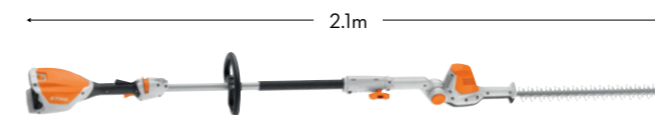

Ergonomic throttle & handle for effortless operation

Fast, tool-free conversion between suction and blowing modes to tackle any task at hand

Shredding ratio 10:1 with 40L volume

~~\$349~~
NOW \$299*
SAVE \$50

SKIN RRP

AK 20
SHA 56
BATTERY SHREDDER VAC
36V • 510M³/H[®] • 201KM/H[®] • 4.2KG[®]

AK 10
HLA 56
LONG-REACH HEDGE TRIMMER
36V • 45CM/18" • 3.8KG[#]
Trims up to 460m² on one charge. Adjustable blade angle for cutting taller hedges and shrubs.