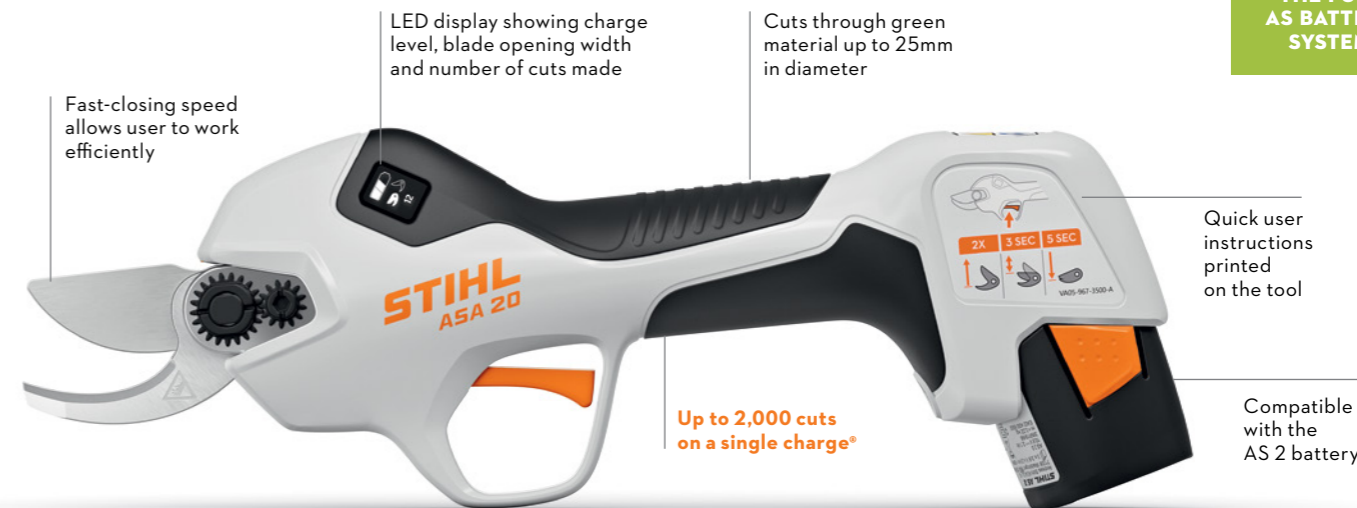

MUM'S DAY MADE EASY

VIEW THE FULL AS BATTERY SYSTEM

ASA 20
BATTERY SECATEURS
10.8V • 0.76KG#

Lightweight and easy to use, enjoy effortless pruning of trees, bushes, shrubs and plants.

KIT RRP
\$329

SKIN RRP \$249