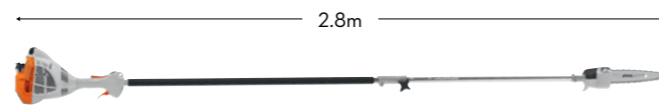

For shredding loose grass, leaf litter and hedge trimmings. Converts easily to blower mode. Low emissions.

\$469

HT 56 C-E
PETROL POLE PRUNER
27.2CC • 0.8KW • 6.4KG • 25CM/10"

Great for pruning around the home. STIHL 2-MIX engine. Easy2Start. Detachable shaft for easy storage.