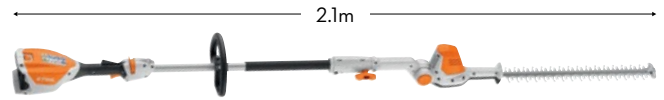

HLA 56 LONG-REACH HEDGE TRIMMER

36V • 45CM/18" • 4.6KG#

Trims up to 460m² on one charge. Adjustable blade angle for cutting taller hedges and shrubs.

POWER PRICING SKIN ONLY
$319

Optional: 0.5M EXTENSION SHAFT **$75**