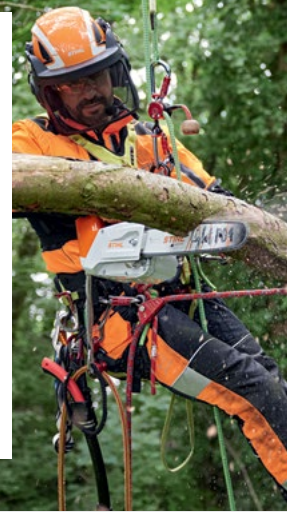

**MORE
POWER.
LESS
TAXING.**

Upgrade your tools before June 30 for a potential instant asset write-off.

To check if your purchase qualifies, visit ato.gov.au

**NEW MSA 220 T
STIHL'S MOST
POWERFUL BATTERY
ARBORIST CHAINSAW**

- LED display screen provides quick status updates and helps to keep pros moving
- Limited downtime with the weather-resistant design
- Provides the power and dependability pros trust from STIHL chainsaws
- Comes with new 3/8PS3 Pro chain

SKIN ONLY
$999

STIHL GENUINE ACCESSORIES. QUALITY GUARANTEED.

$249^{†*}

**ENTRY LEVEL
SAFETY PACK**

FUNCTION 270° Chaps, Earmuffs, Safety Glasses

$349^{†*}

**PRO LEVEL
SAFETY PACK**

Professional Chaps, Earmuffs, Safety Glasses

MOTOMIX®
2-STROKE FUEL
1L **$14** • 4L **$45**

BIOPLUS
CHAIN OIL
1L **$13** • 5L **$46**

EASY TO USE 2-IN-1
CHAIN FILING
SYSTEM FROM **$67**

STUMP VICES
SMALL **$41**
LARGE **$62**

CHAINSAW CARRY
CASE FROM **$103**

AXES & HATCHETS
FROM **$67**

HELMET SETS
FROM **$82**

FUNCTION PROTECT
MS GLOVES **$72**

*Promotion valid from 01.06.23 to 03.09.23. At participating STIHL dealers, in-store only. Selected products may vary by dealer. Cannot be used with any other offer, offer available once per customer. †Purchase 1x pair of Function 270 Chaps in XS, S, M, L or XL, 1x pair of Homeowner Earmuffs, 1x pair of Safety Glasses vision clear for $249 RRP. †Purchase 1x pair of Professional chaps in S, M, L or L, 1x pair of Professional earmuffs, 1x pair of safety glasses vision clear for $349 RRP.

VISIT US IN STORE OR CLICK & COLLECT AT STIHLDEALERS.COM.AU

THE STIHL DEALER DIFFERENCE